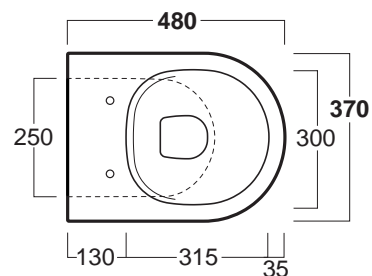

Vignoni

Vaso sospeso xs / Wall hung WC xs

simas[®]
ACQUA SPACE

VI 28

Disegni Tecnici
Technical Drawings

Vaso sospeso "Rimless" XS
Completo di set di fissaggio F85

"Rimless" wall hung WC XS
Complete with fixing set F85